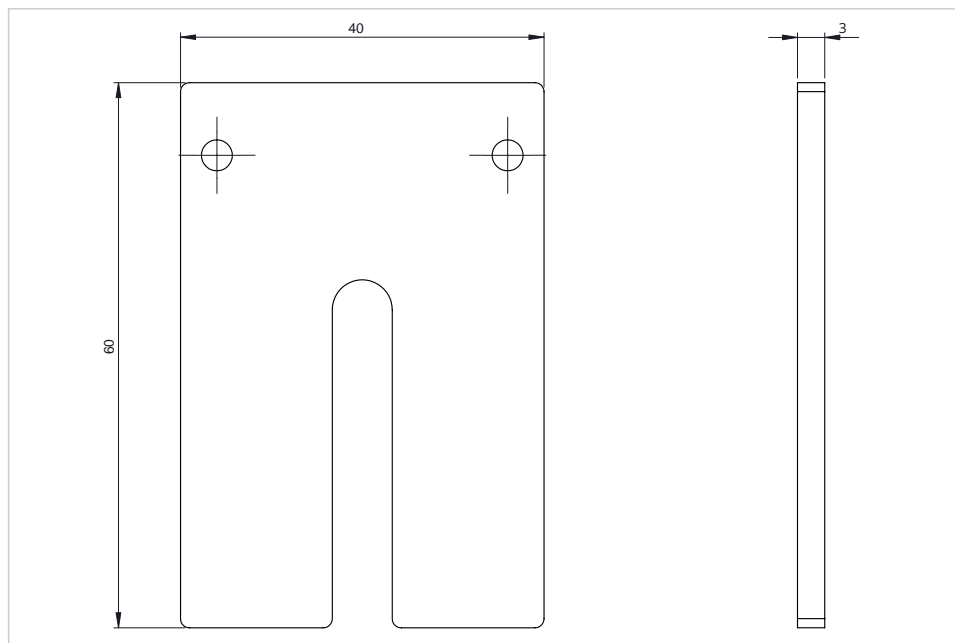

## EasyFix camera mount for touch monitors

- Screws to fit on screens are included
- Slim design that is barely visible after installation of a camera

- Fits on screens with EasyFix insertions
- Easy installation
- Designed for standard 1/4 inch camera screw
- Black powdercoated steel

## Specifications

|                  |                   |
|------------------|-------------------|
| Total dimensions | 3 x 40 x 60 mm    |
| Package contents | Mounting material |

## Logistics

|                    |                   |
|--------------------|-------------------|
| GTIN               | 8713797106108     |
| Article number     | 7-812111          |
| Quantity           | 1 pcs             |
| Packing dimensions | 600 x 50 x 800 mm |
| Weight (gross/net) | 70 g / 50 g       |